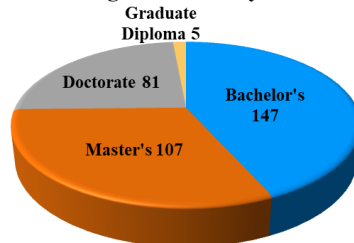

Academic Year 2022-2023

- 1st Semester 6 June – 8 October
- 2nd Semester 25 October – 25 February
- Summer Semester 27 March – 18 May

340 Programs of Study in 2021

English Programs at PSU

All Master & Ph.D. Programs (188 programs) can accommodate international students!
<http://www.grad.psu.ac.th>